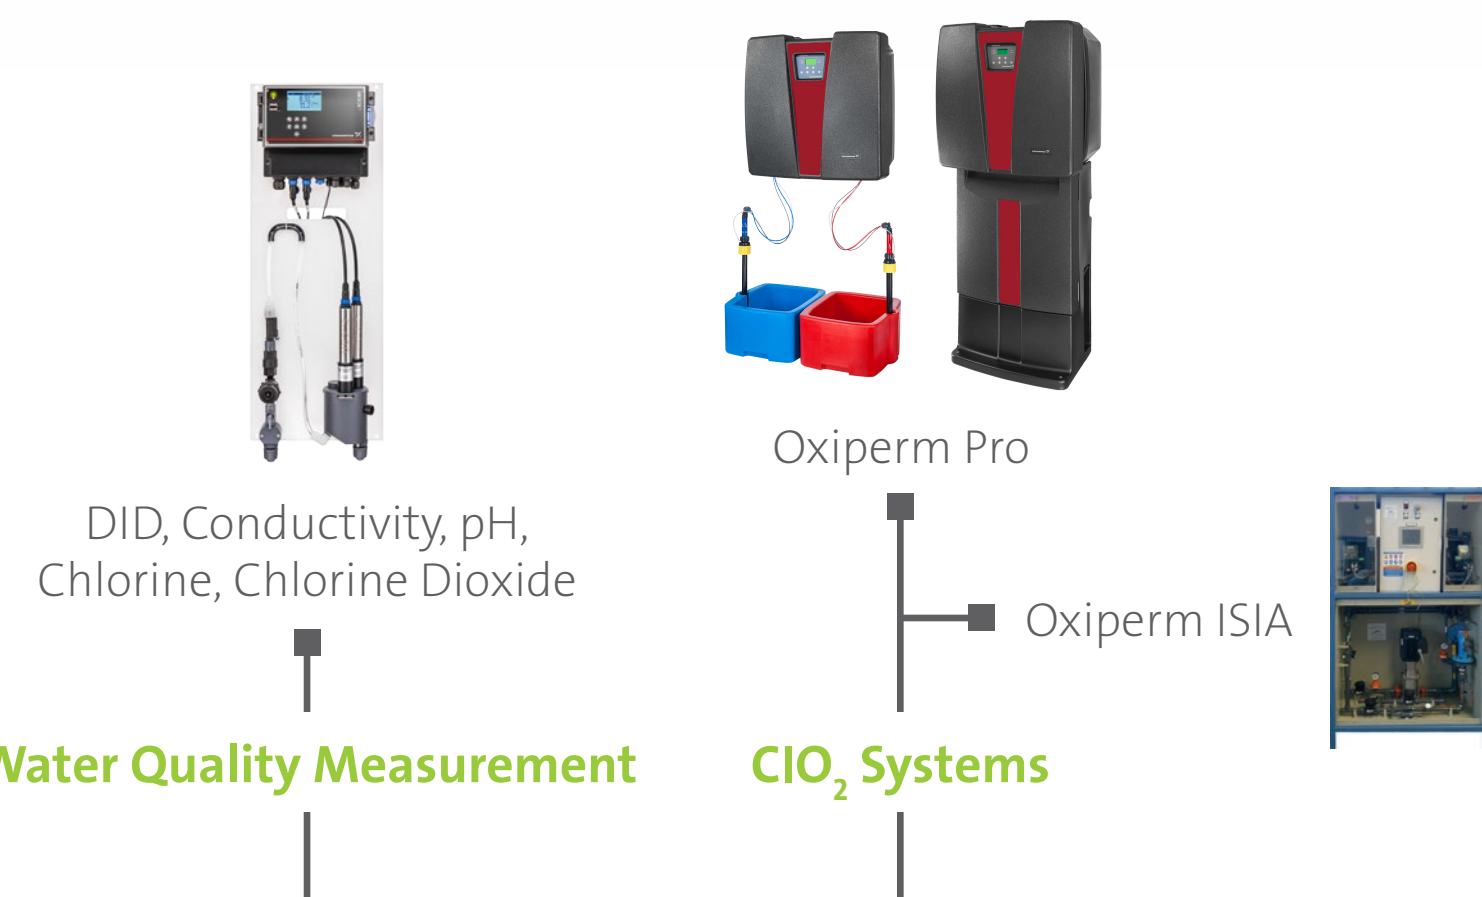

GRUNDFOS PRODUCTS IN COOLING SYSTEMS

For more information see WT Chart

Hydro MPC
Booster Systems

Cooling Tower

Chiller

Hydro MPC
Booster Systems

Circulation

Control System

Frequency Converters for Speed Control CUE

Pump Control Grundfos GO Remote

MP 204

MPC Controller

Grundfos Remote Management CIM/CIU

GRUNDFOS

Possibility in every drop