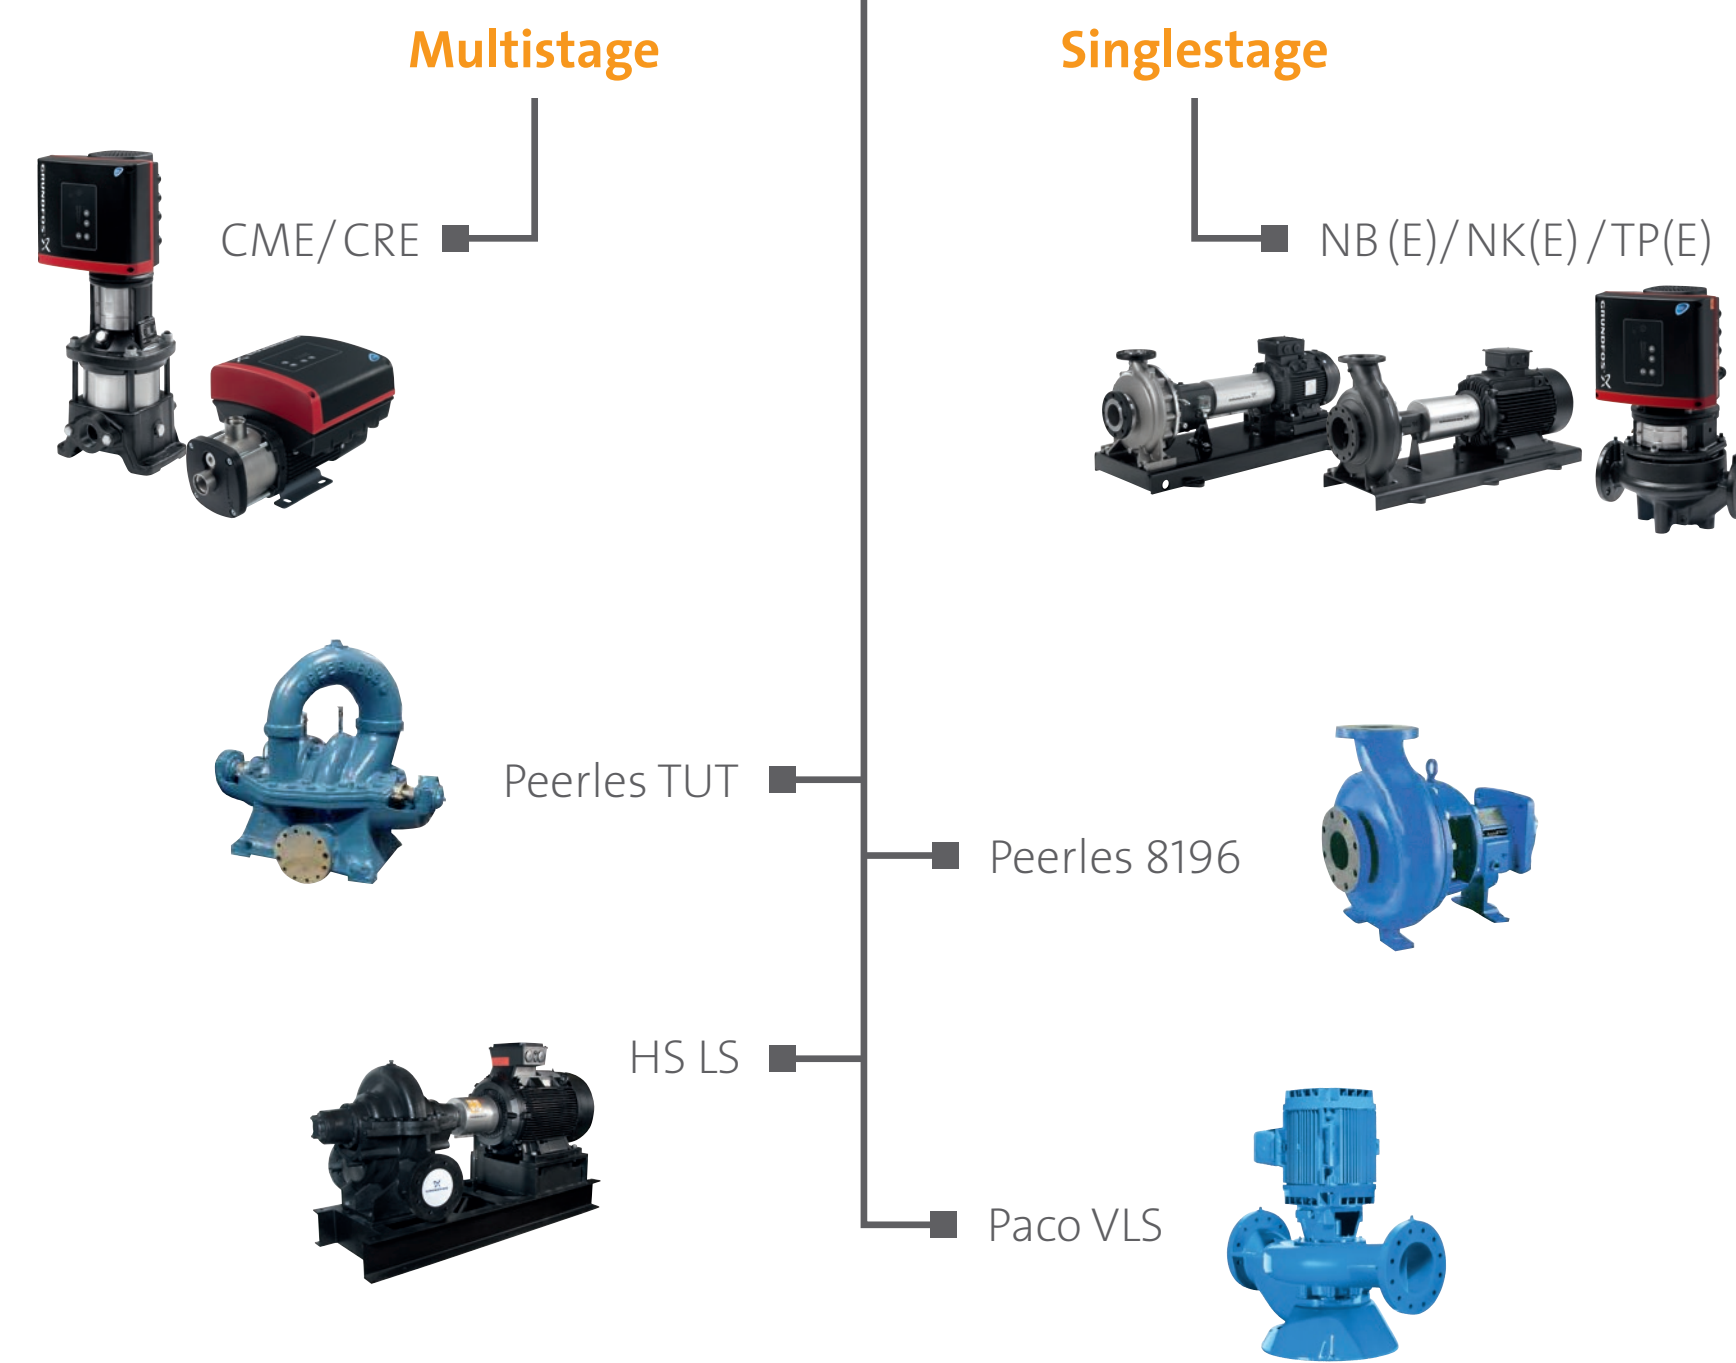

GRUNDFOS PRODUCTS IN COOLING SYSTEMS

For more information see WT Chart

Hydro MPC
Booster Systems

Cooling Tower

Chiller

Hydro MPC
Booster Systems

Circulation

Control System

Frequency Converters for Speed Control CUE

Pump Control Grundfos GO Remote

MP 204

MPC Controller

Grundfos Remote Management CIM/CIU

GRUNDFOS

Possibility in every drop