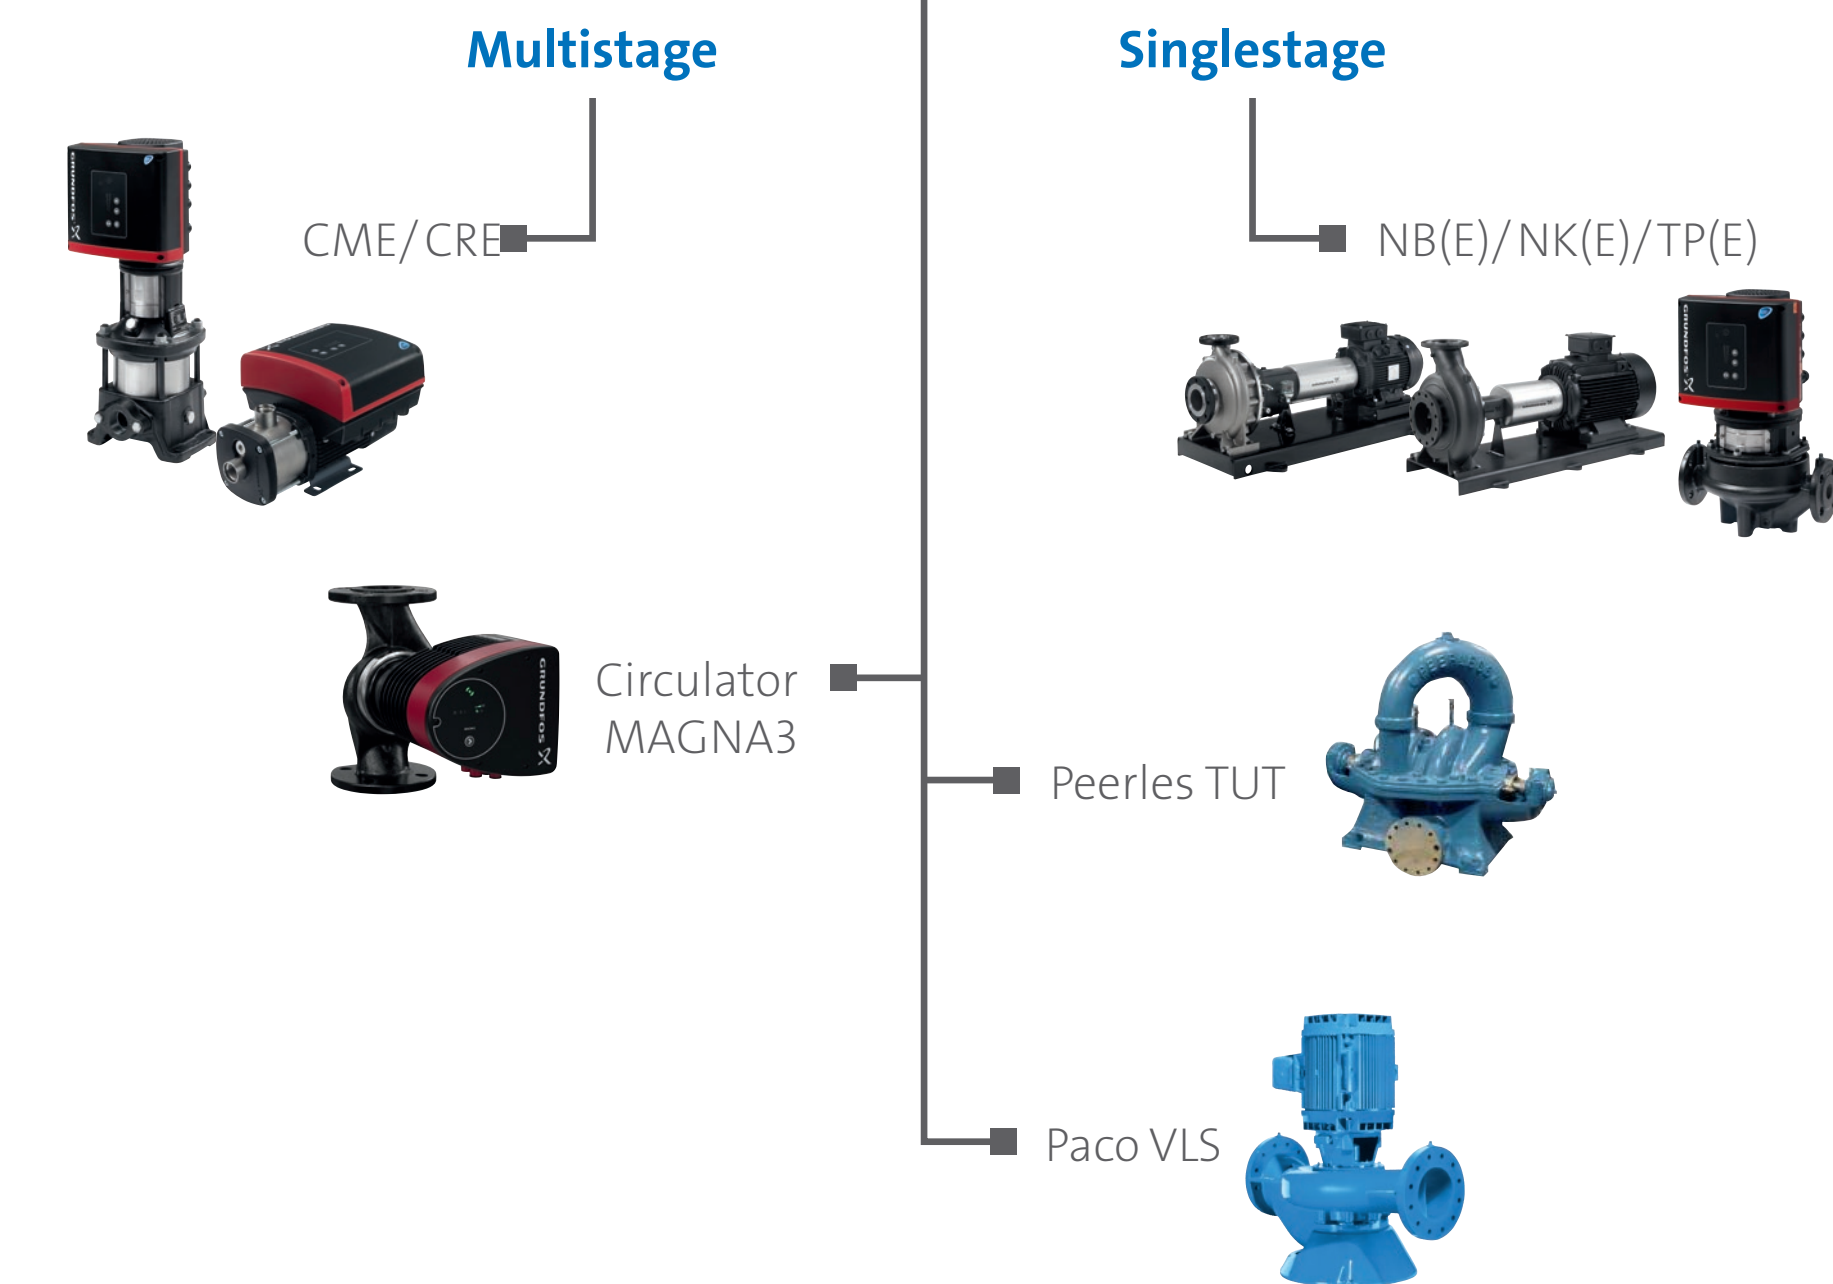

GRUNDFOS PRODUCTS IN COOLING SYSTEMS

For more information see WT Chart

Hydro MPC
Booster Systems

Cooling Tower

Chiller

Hydro MPC
Booster Systems

Circulation

Control System

Frequency Converters for Speed Control CUE

Pump Control Grundfos GO Remote

MP 204

MPC Controller

Grundfos Remote Management CIM/CIU

GRUNDFOS

Possibility in every drop