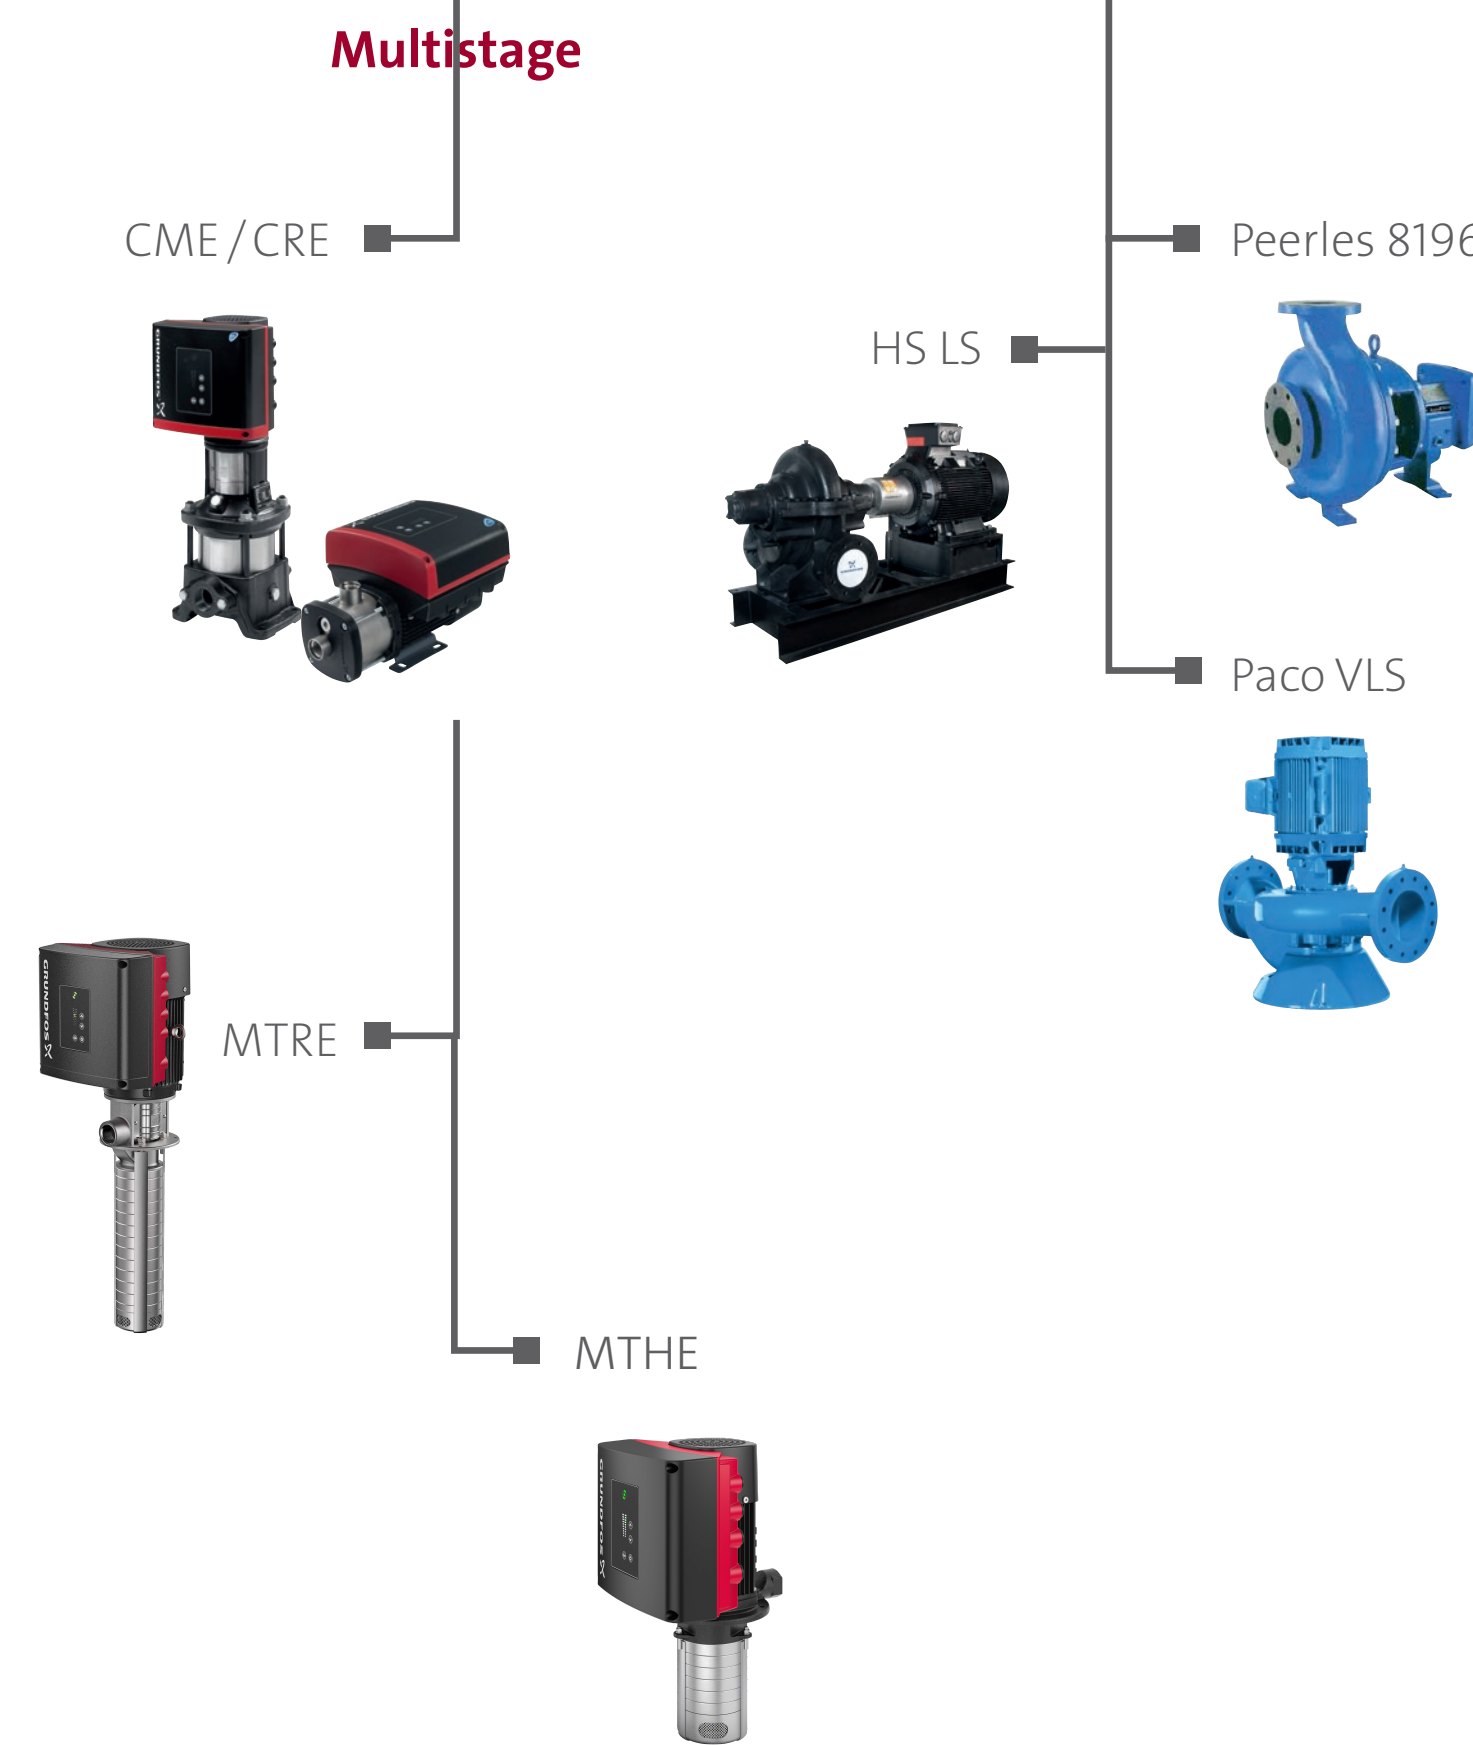

GRUNDFOS PRODUCTS IN COOLING SYSTEMS

For more information see WT Chart

Hydro MPC
Booster Systems

Cooling Tower

Chiller

Hydro MPC
Booster Systems

Circulation

Control System

Frequency Converters for Speed Control CUE

Pump Control Grundfos GO Remote

MP 204

MPC Controller

Grundfos Remote Management CIM/CIU

GRUNDFOS

Possibility in every drop