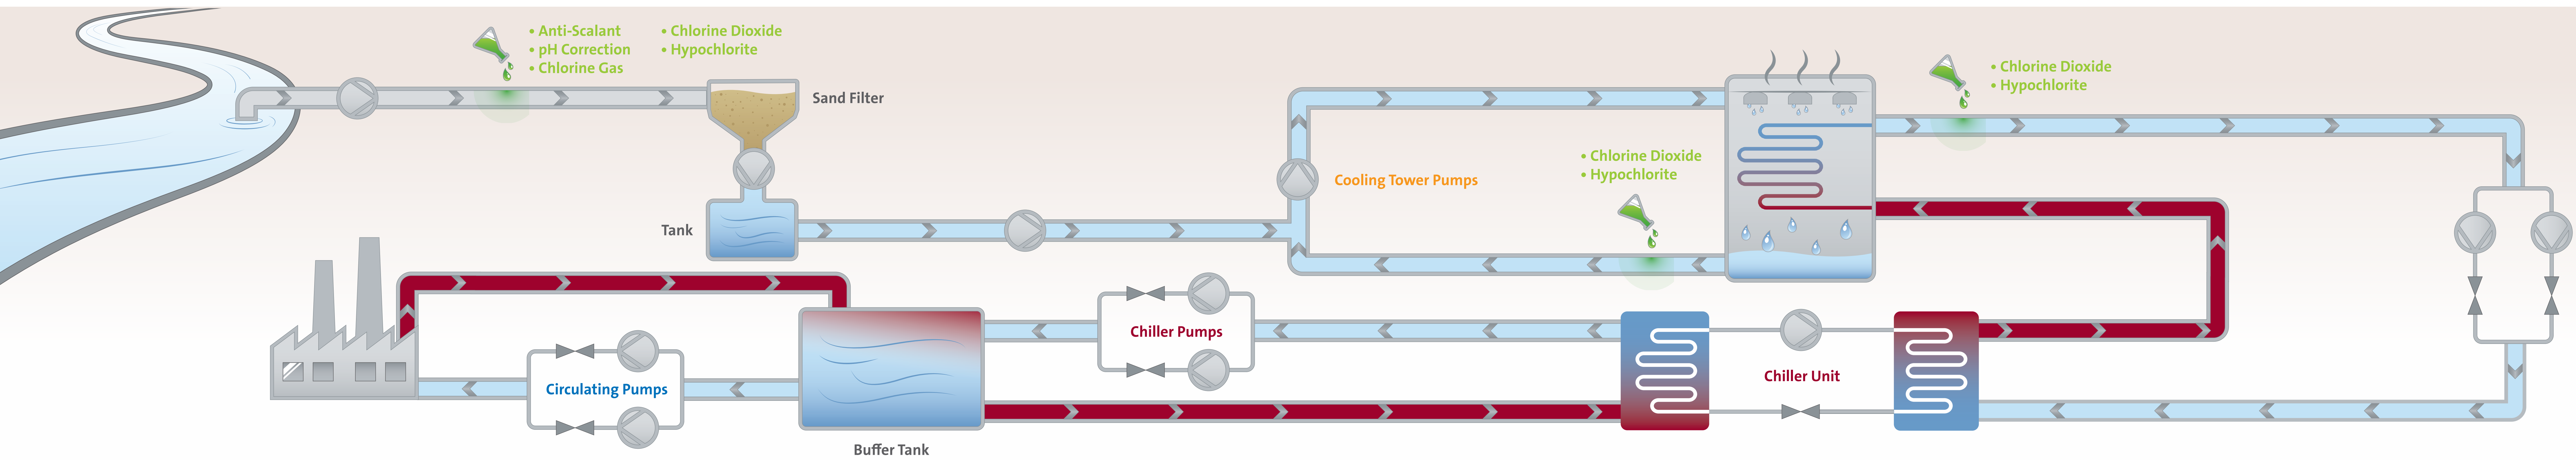

GRUNDFOS PRODUCTS IN COOLING SYSTEMS

For more information see WT Chart

Hydro MPC
Booster Systems

Cooling Tower

Chiller

Hydro MPC
Booster Systems

Circulation

Control System

Frequency Converters for Speed Control CUE

Pump Control Grundfos GO Remote

MP 204

MPC Controller

Grundfos Remote Management CIM/CIU

GRUNDFOS

Possibility in every drop