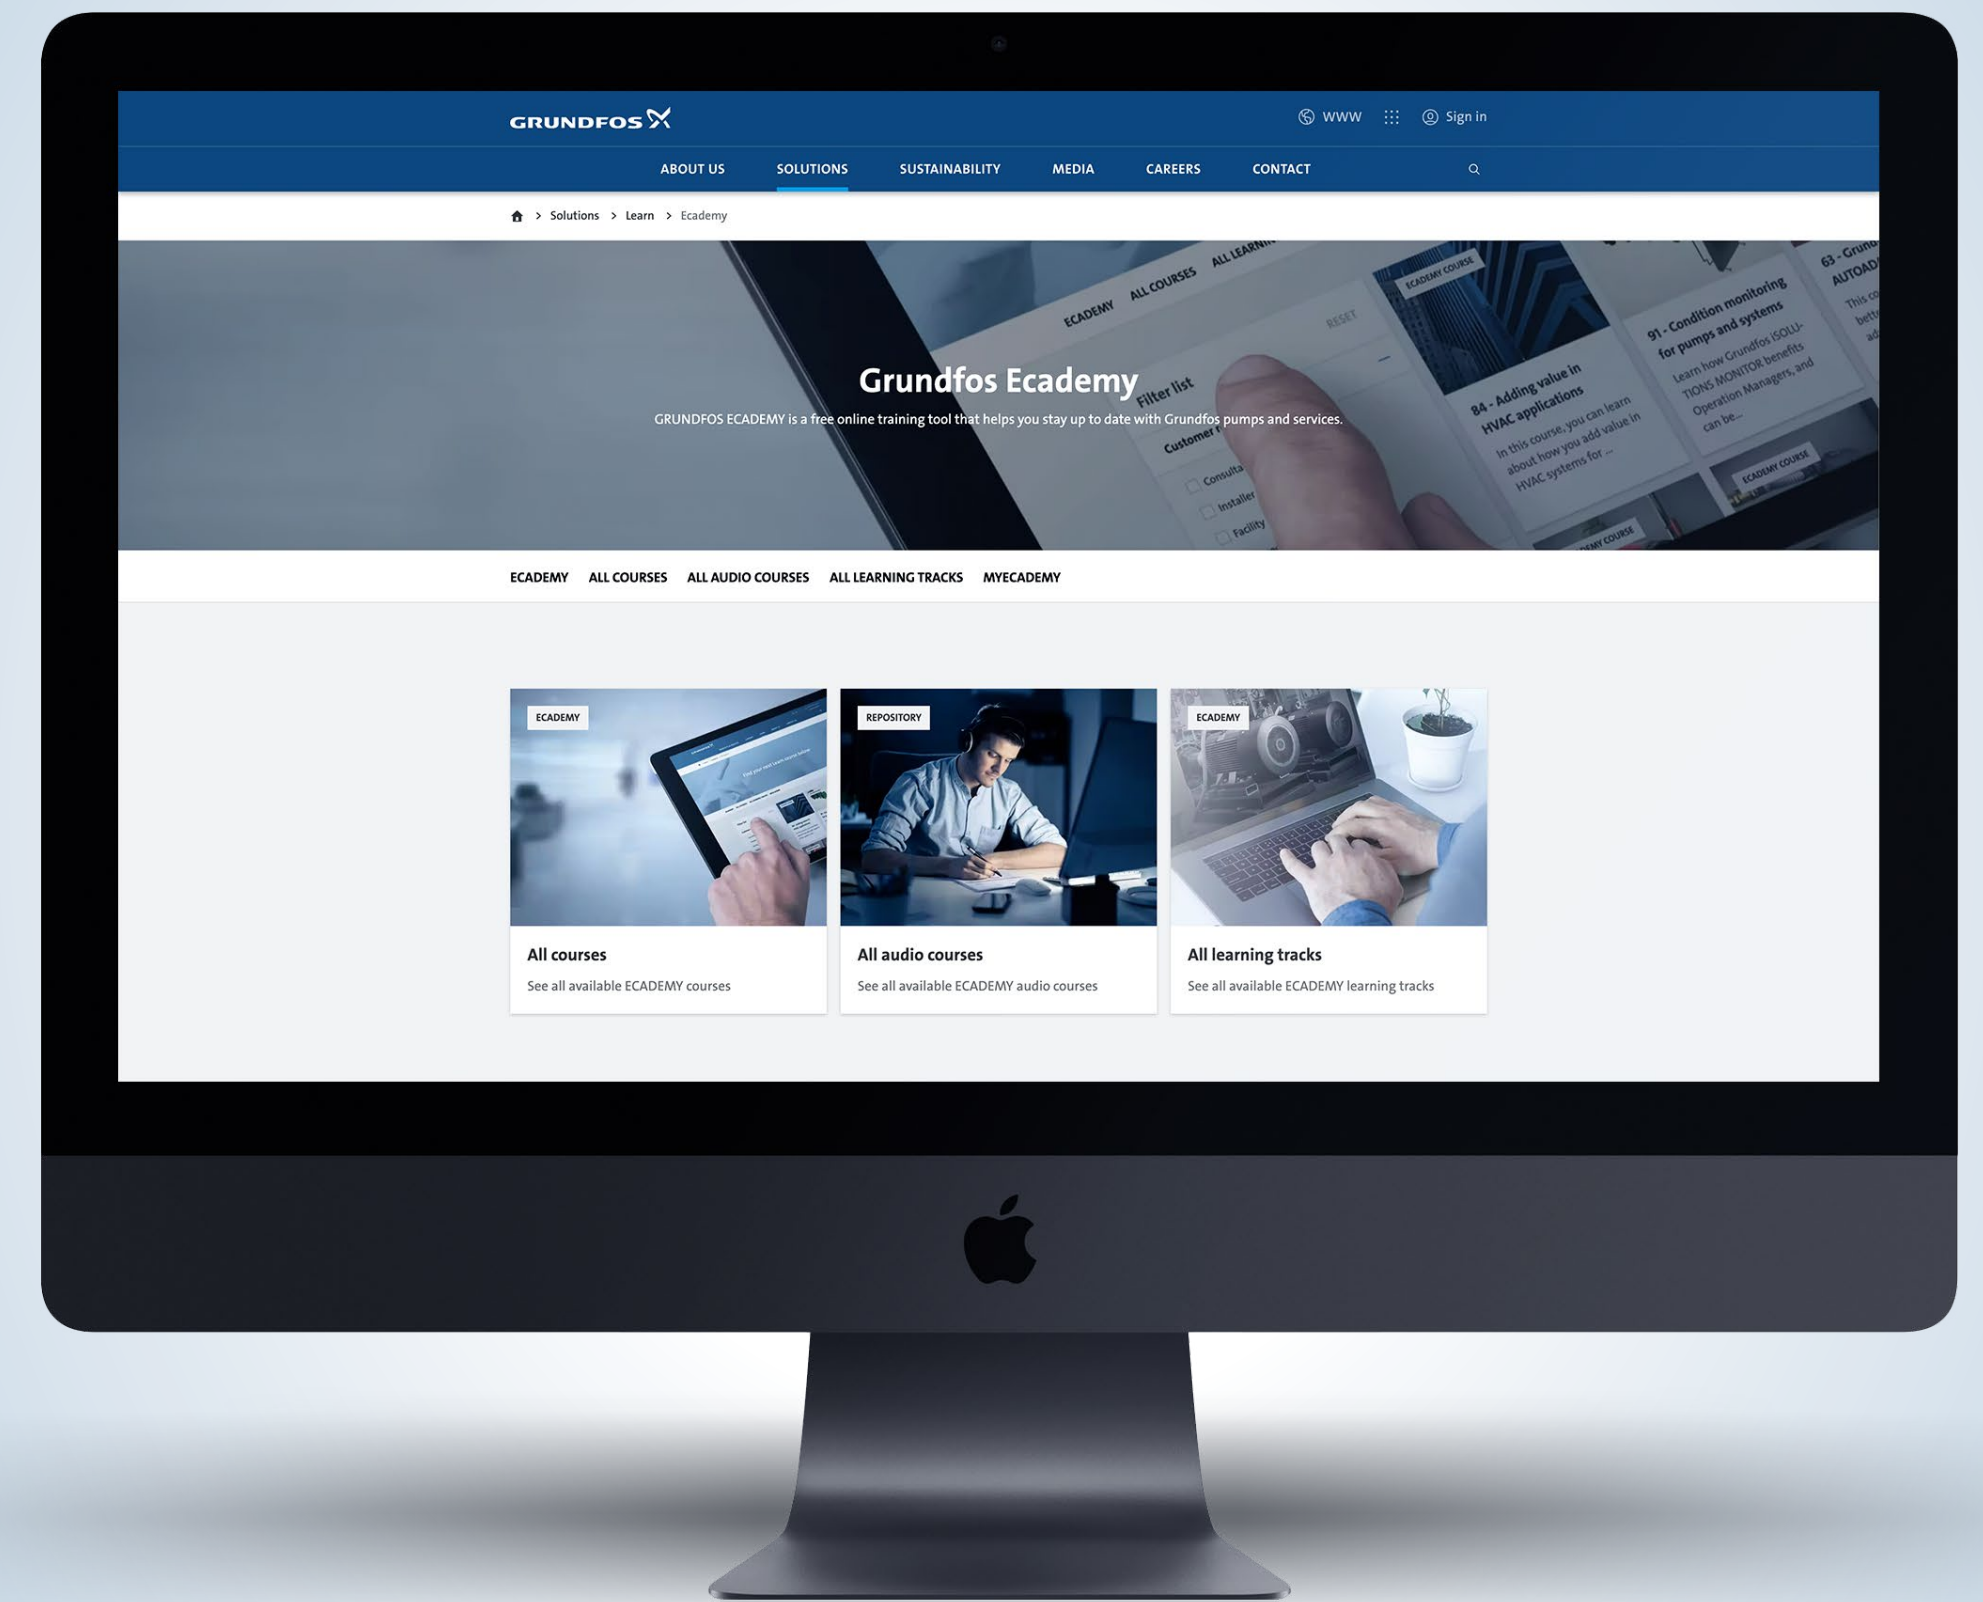

GRUNDFOS ECADEMY

GRUNDFOS ECADEMY – ONLINE TRAINING PLATFORM

Grundfos Ecademy is a digital training tool and information platform that keeps you abreast of the latest developments within Grundfos and the pump industry. With a Grundfos login, you have free access to the entire Grundfos Ecademy online training platform, tailored specifically to their needs.

Ecademy offers training videos, downloadable presentations and in-depth articles that you can work through at your own pace on your smart phone, tablet or computer. At the end of each module, there is a short test to help reinforce your learning.

[VISIT GRUNDFOS ECADEMY](#)