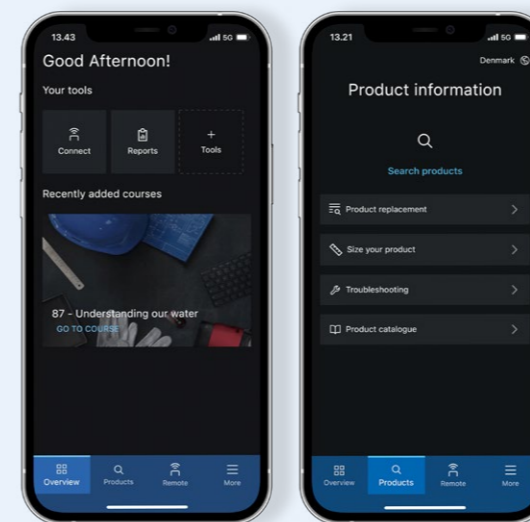

Grundfos GO

Make your daily tool selection as easy as possible with Grundfos GO. Three apps combined into one for your convenience. Centralising all features and functions and offering a premium user experience for quick and easy access to desired functionalities when needed.

All at the touch of a button — anywhere, all the time.