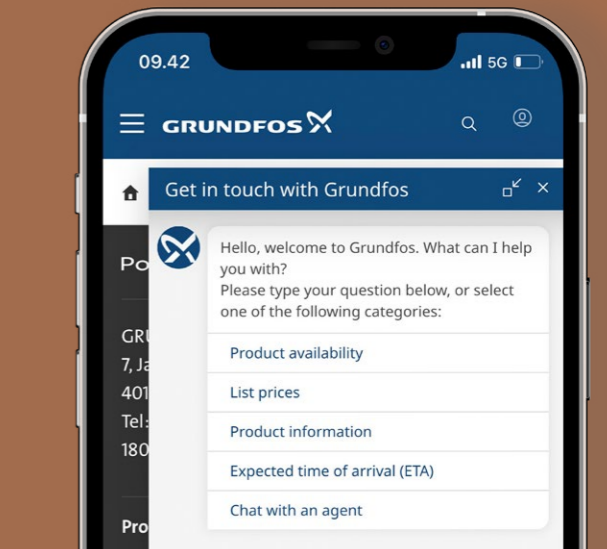

Chat

Our virtual chatbot offers 24/7 assistance and tailored responses worldwide. If it can't answer your question, our friendly customer service experts are ready to help.