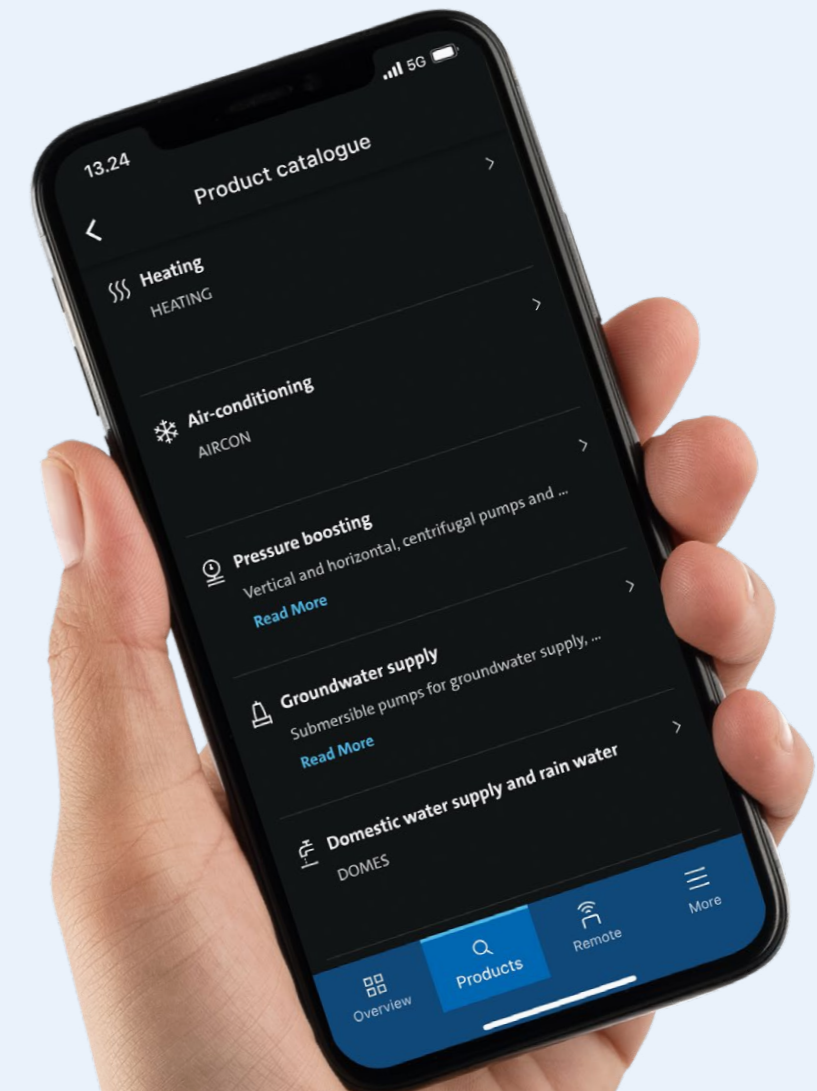

The integrated EDI technology streamlines order processing, shipment and invoicing, guaranteeing automated precision and reliability every step of the way.

Grundfos GO app

Our new 3-in-one app that makes the work of installing, commissioning and monitoring selected solutions easy and efficient within your commercial buildings. All apps are available on App Store and Google play.

App store

Google Play

Grundfos GO

Make your daily tool selection as easy as possible with Grundfos GO. Three apps combined into one for your convenience. Centralising all features and functions and offering a premium user experience for quick and easy access to desired functionalities when needed.

All at the touch of a button — anywhere, all the time.

Products & Services

Our diverse product and service range, available across digital touchpoints. Whether in wastewater management or indoor comfort, our solutions enhance the wellbeing of your customers, the sustainability of their buildings and the health of our planet.